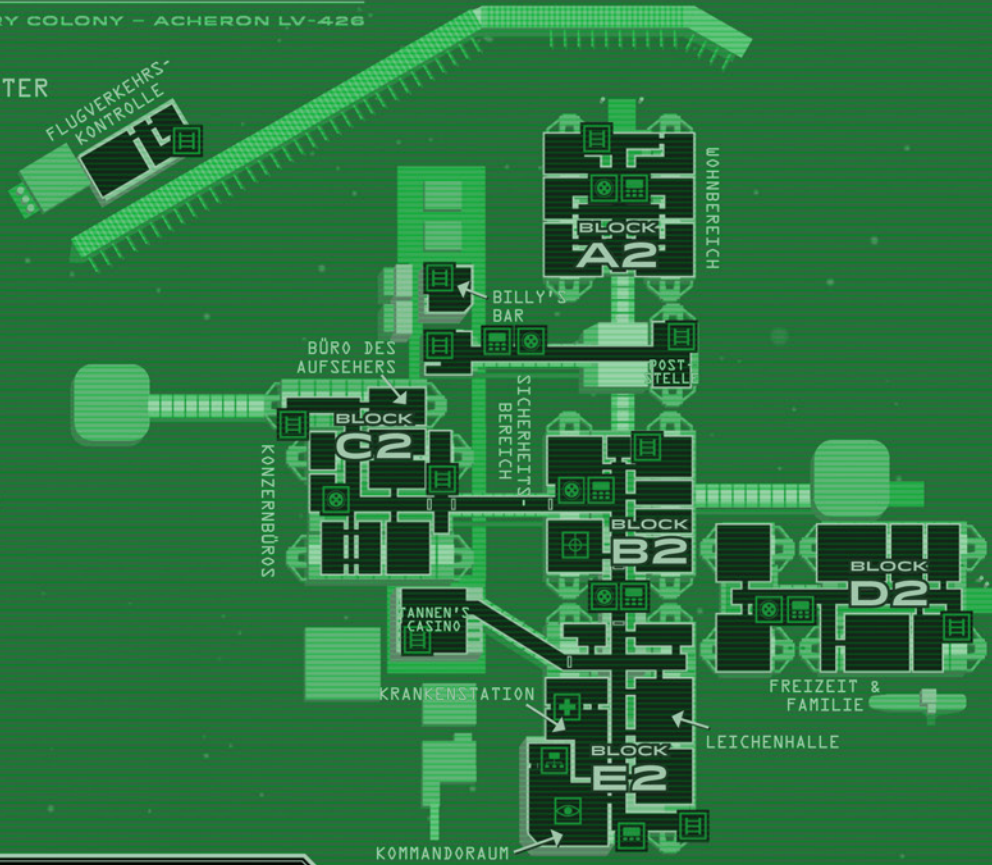

HADLEY'S HOPE

PLANETARY COLONY - ACHERON LV-426

□ 5x5 METER

LEVEL

ÜBERBLICK

LEGENDE

- | | | |
|---------------|-------------------|-----------------------|
| TREPPE/LEITER | GEGENSPRECHANLAGE | WERKSTATT/TECHNIK |
| ÜBERWACHUNG | ZUGANGSTERMINAL | GROSSRECHNER/ KI-KERN |
| MEDIKIT | KRANKENSTATION | WAFFENKAMMER |

HADLEY'S HOPE

PLANETARY COLONY - ACHERON LV-426

□ 5x5 METER

LEVEL

HADLEY'S HOPE

PLANETARY COLONY - ACHERON LV-426

□ 5x5 METER

LEVEL