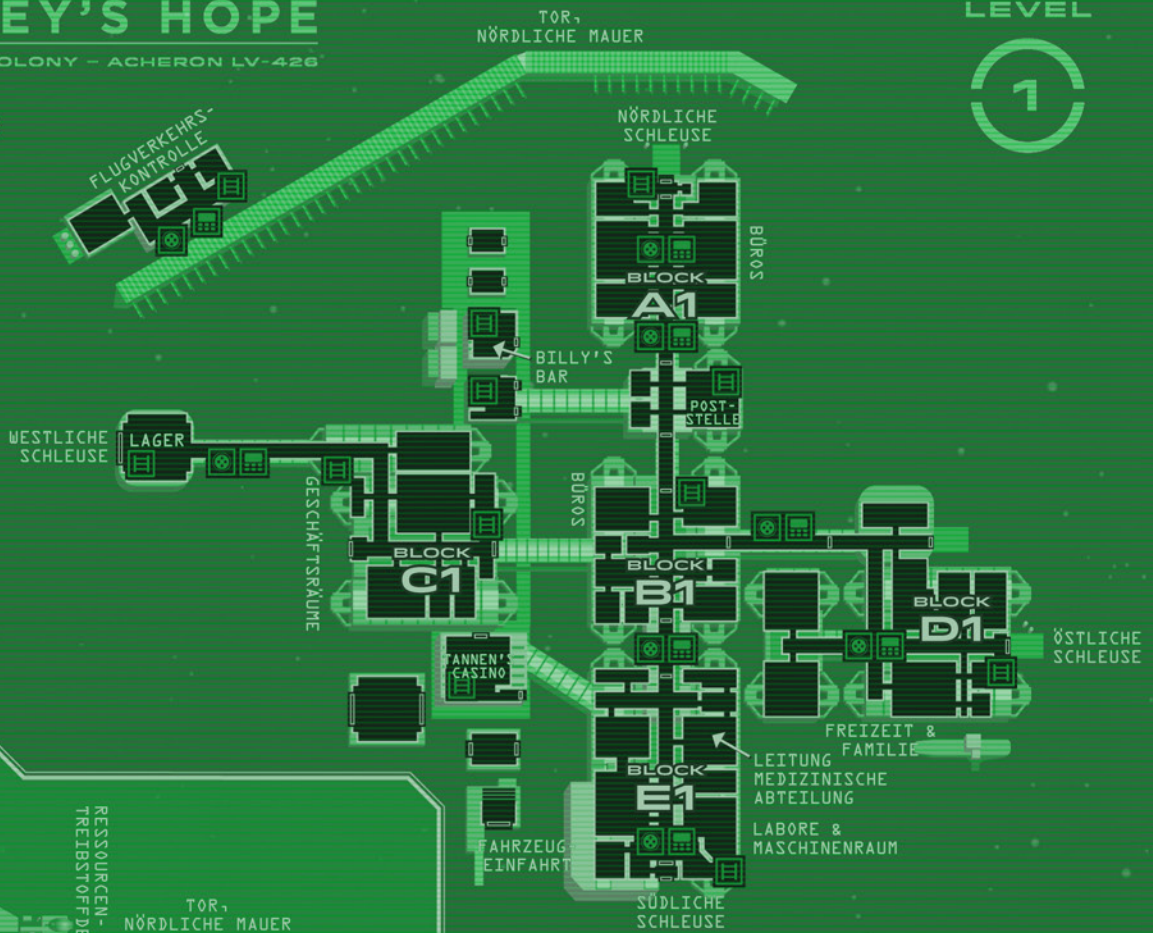

HADLEY'S HOPE

PLANETARY COLONY - ACHERON LV-426

□ 5x5 METER

LEVEL

ÜBERBLICK

LEGENDE

- | | | |
|---------------|-------------------|-----------------------|
| TREPPE/LEITER | GEGENSPRECHANLAGE | WERKSTATT/TECHNIK |
| ÜBERWACHUNG | ZUGANGSTERMINAL | GROSSRECHNER/ KI-KERN |
| MEDIKIT | KRANKENSTATION | WAFFENKAMMER |

HADLEY'S HOPE

PLANETARY COLONY - ACHERON LV-426

□ 5x5 METER

LEVEL

HADLEY'S HOPE

PLANETARY COLONY - ACHERON LV-426

□ 5x5 METER

LEVEL